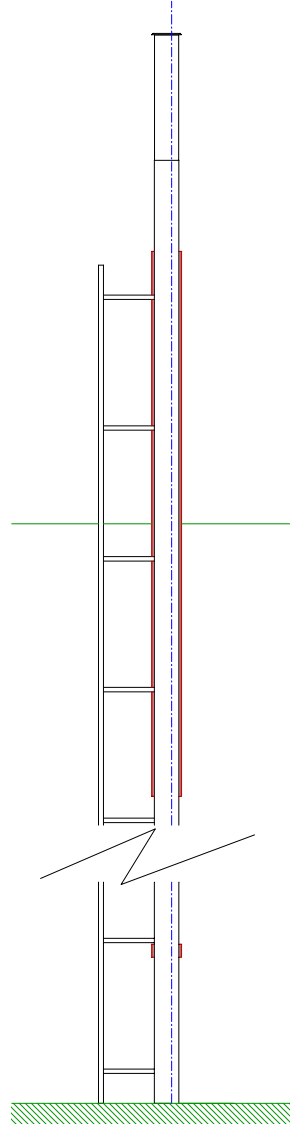

JOMY LADDER WITH OVERSHOOT PROFILE

Side View

Front View

Top View

| Dimensions | | |
|------------|------------|----------------|
| A | max 2250mm | max 7' 4 6/10" |
| B | 680mm | 2' 2 3/4" |
| C | 381mm | 1' 3" |