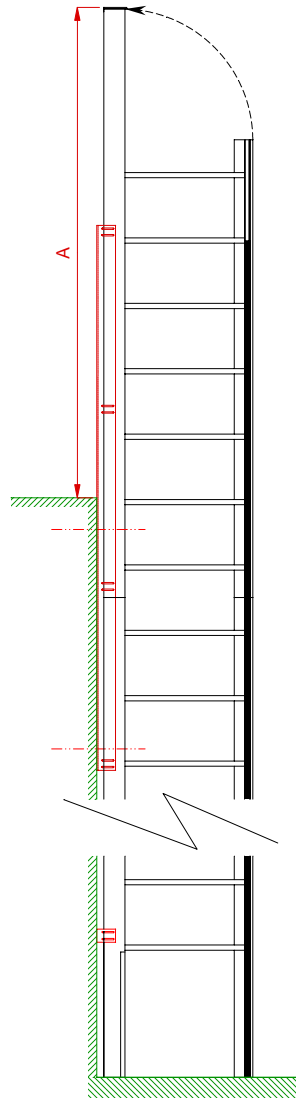

JOMY LADDER WITH OVERSHOOT PROFILE

Side View

Front View

Top View

| Dimensions | | |
|------------|------------|----------------|
| A | max 2250mm | max 7' 4 6/10" |
| B | 680mm | 2' 2 3/4" |
| C | 381mm | 1' 3" |