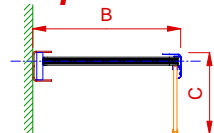

JOMY LADDER WITH OVERSHOOT PROFILE

Side View

Front View

Top View

| Dimensions | | |
|------------|------------|----------------|
| A | max 2250mm | max 7' 4 6/10" |
| B | 680mm | 2' 2 3/4" |
| C | 381mm | 1' 3" |